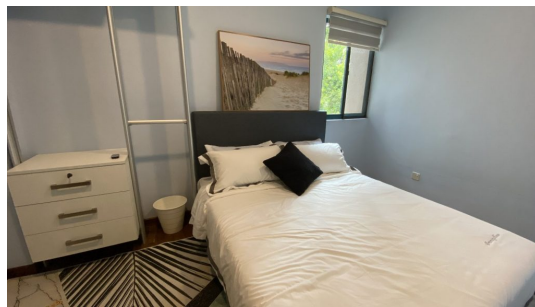

## Canne Lodge Premium Room 2 (Level 2)

Canne Lodge, 75, Lorong 3 Geylang, Boon Keng,  
Kallang, Central Region, Singapore, 388869,  
Singapore

Phone :

Web :

[listing Summary](#)

Published: Jan 19, 2026

Bed

1

Bath

Shared

Area Prefix Text

soft

Area

150